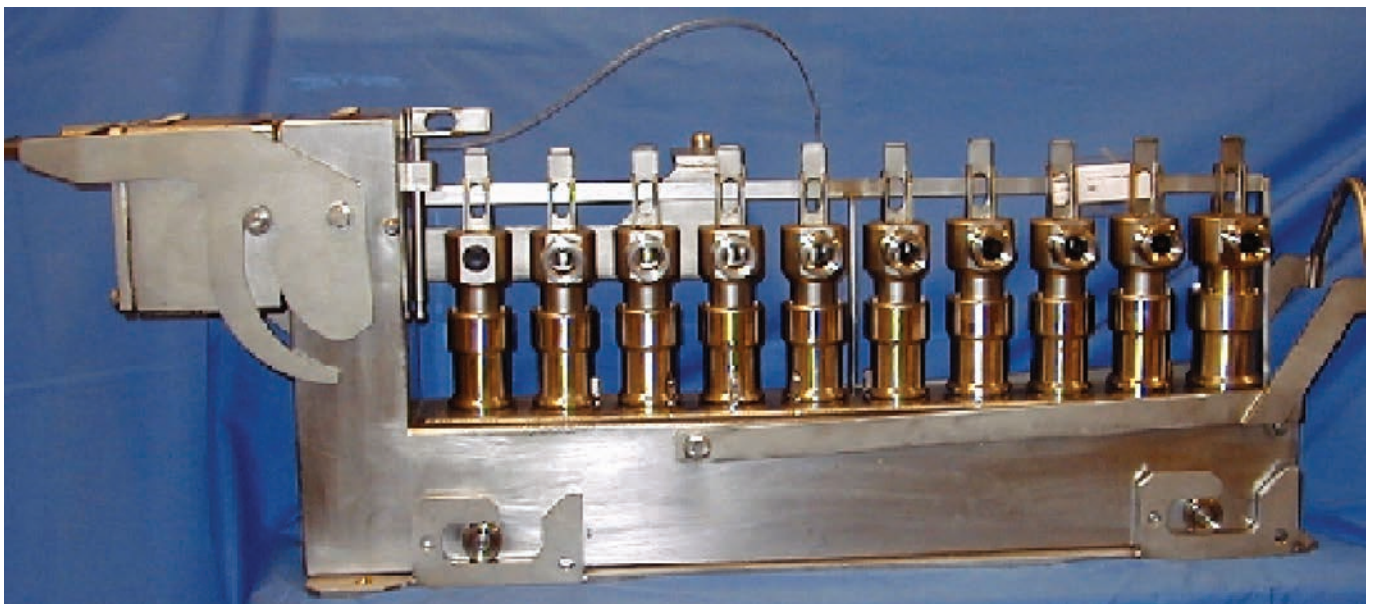

CRANE POWER MODULES

Document: JFN-129-013

Issue: version 1

James Fisher
Nuclear

- Remote Installable Junction Boxes for Polar Cranes
- Radiation Tolerant to 10^8 Rads
- Waterproof to IP 66
- Lowered into place with an MSM and automatically latched to the baseplate
- Connectors are part of a standard range of products adopted by BNFL as an Intermediate Level Waste (ILW) Standard Product
- Module Connections and Downshop Cable connections made using an MSM