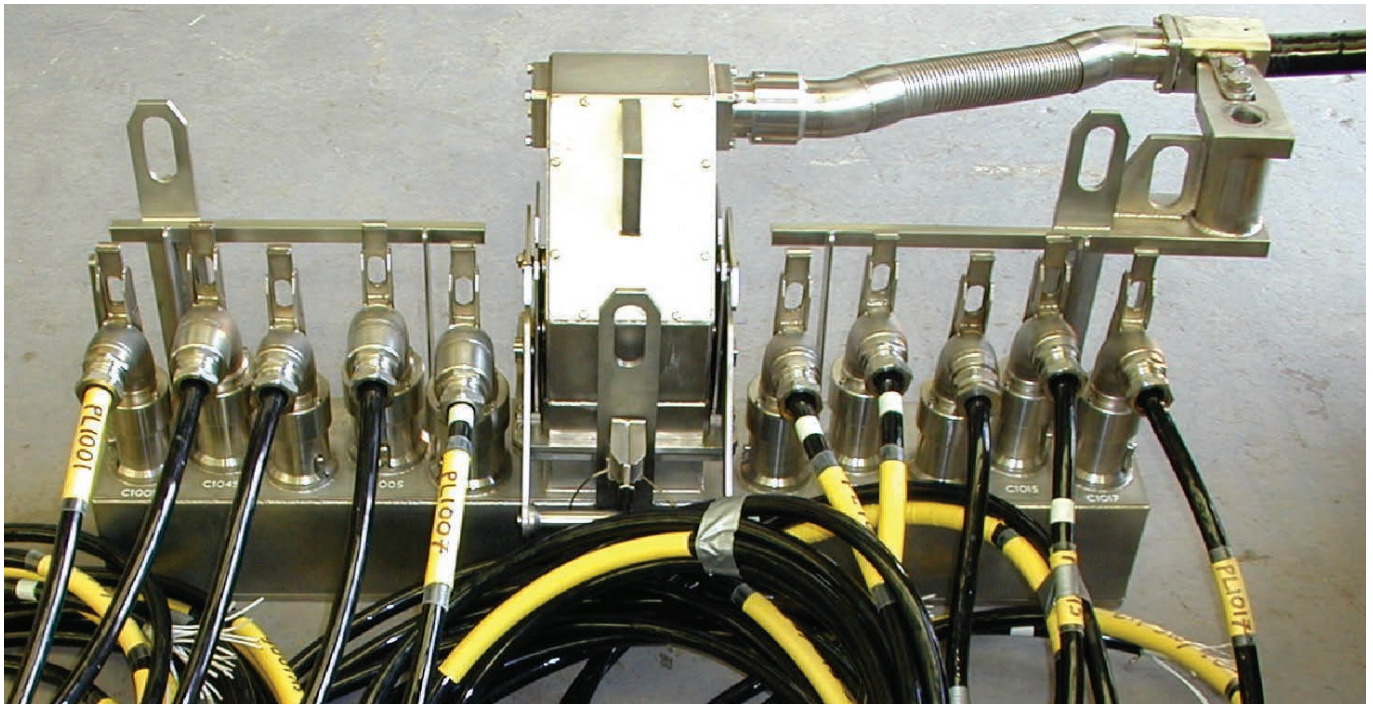

CRANE POWER MODULES

Document: JFN-129-013

Issue: version 1

James Fisher
Nuclear

- Remote Installable Junction Boxes for Polar Cranes
- Radiation Tolerant to 10^8 Rads
- Waterproof to IP 66
- Lowered into place with an MSM and automatically latched to the baseplate
- Connectors are part of a standard range of products adopted by BNFL as an Intermediate Level Waste (ILW) Standard Product
- Module Connections and Downshop Cable connections made using an MSM